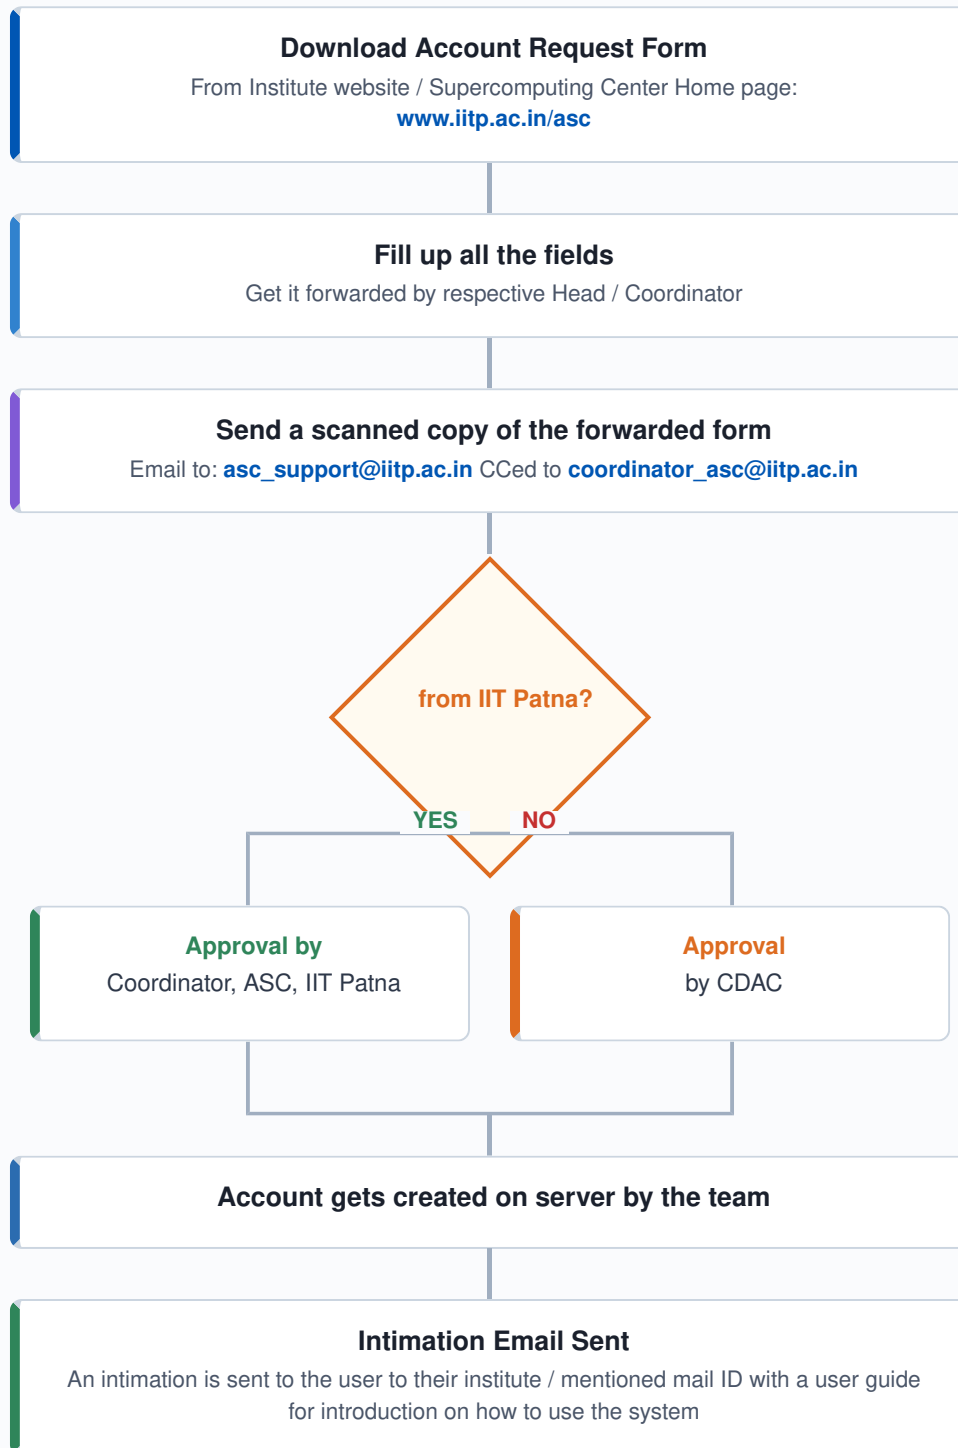

# ARYABHATTA SUPERCOMPUTING CENTRE

INDIAN INSTITUTE OF TECHNOLOGY PATNA

\* **Note:** Captcha challenges are triggered automatically on external SSH handshakes (Port 4422). Ensure your parent institution's firewall permits standard routing endpoints to paramrudra.iitp.ac.in prior to final environment validation.