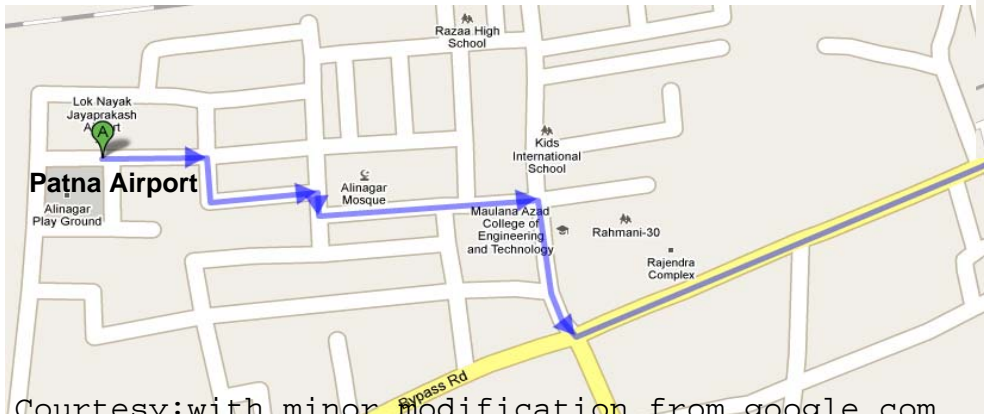

IIT Patna

Directions: Airport to IIT Patna

At the Airport take right

Head to Maulana Azad College of Engg. & Tech.

Take a right to Bypass Road

Head to Sanjay Gandhi Botanical Park and Bailey Road

Take a left at Bailey Road

Head to Boring Road Crossing, AN College and Shiv Temple (Pani Tanki)

Take right at Shiv Temple

Head to Alpana Market and Patliputra Golamber

Take left at Patliputra Golamber

Head to IIT Patna

भारतीय प्रौद्योगिकी संस्थान पटना
Indian Institute of Technology Patna