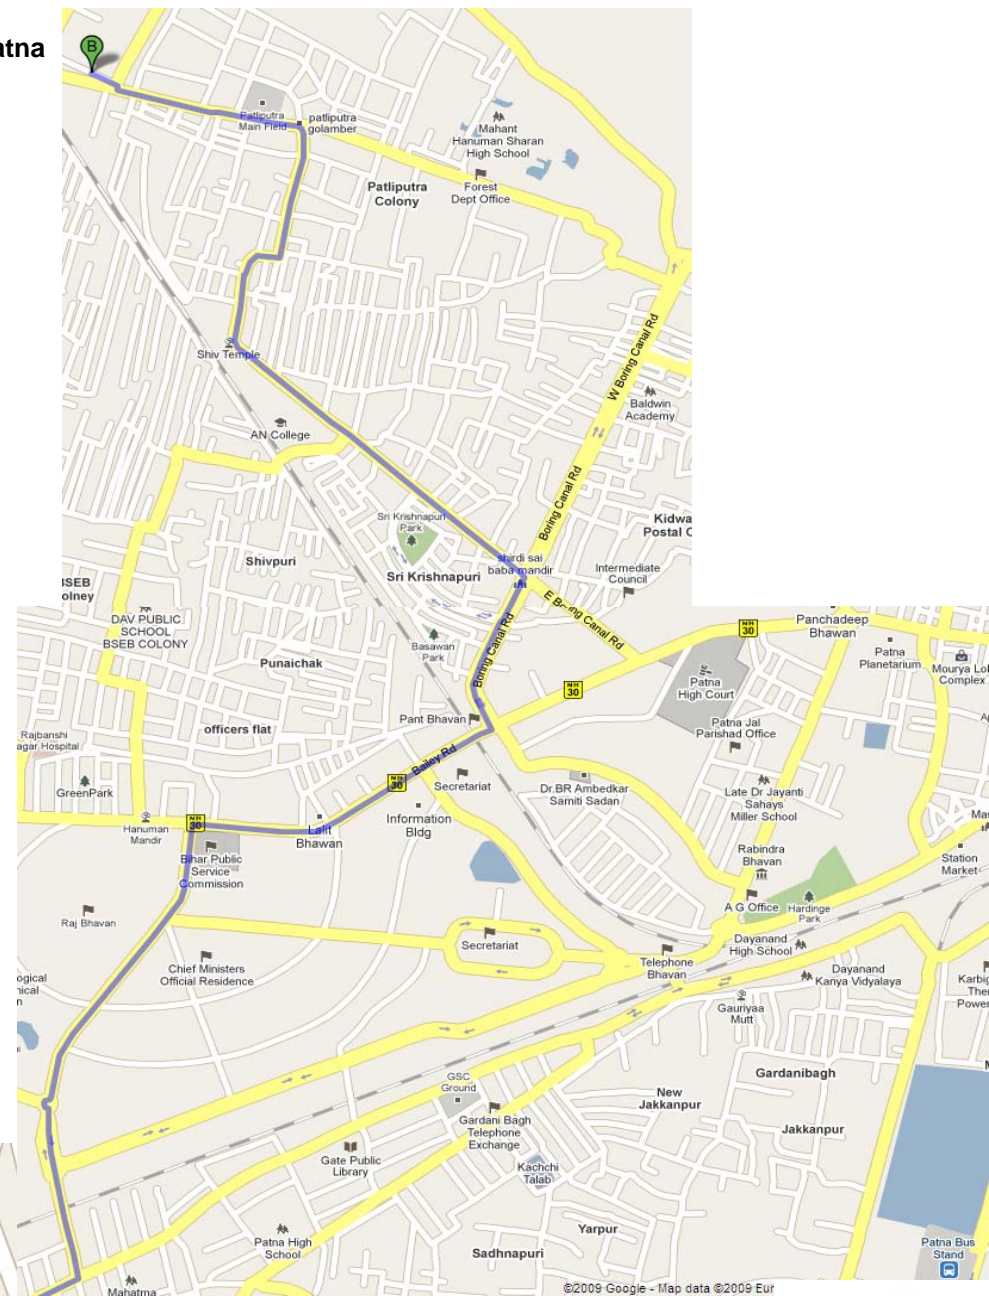

IIT Patna

Directions: Airport to IIT Patna

At the Airport take right

Head to Maulana Azad College of Engg. & Tech.

Take a right to Bypass Road

Head to Sanjay Gandhi Botanical Park and Bailey Road

Take a left at Bailey Road

Head to Boring Road Crossing, AN College and Shiv Temple (Pani Tanki)

Take right at Shiv Temple

Head to Alpana Market and Patliputra Golamber

Take left at Patliputra Golamber

Head to IIT Patna

भारतीय प्रौद्योगिकी संस्थान पटना
Indian Institute of Technology Patna